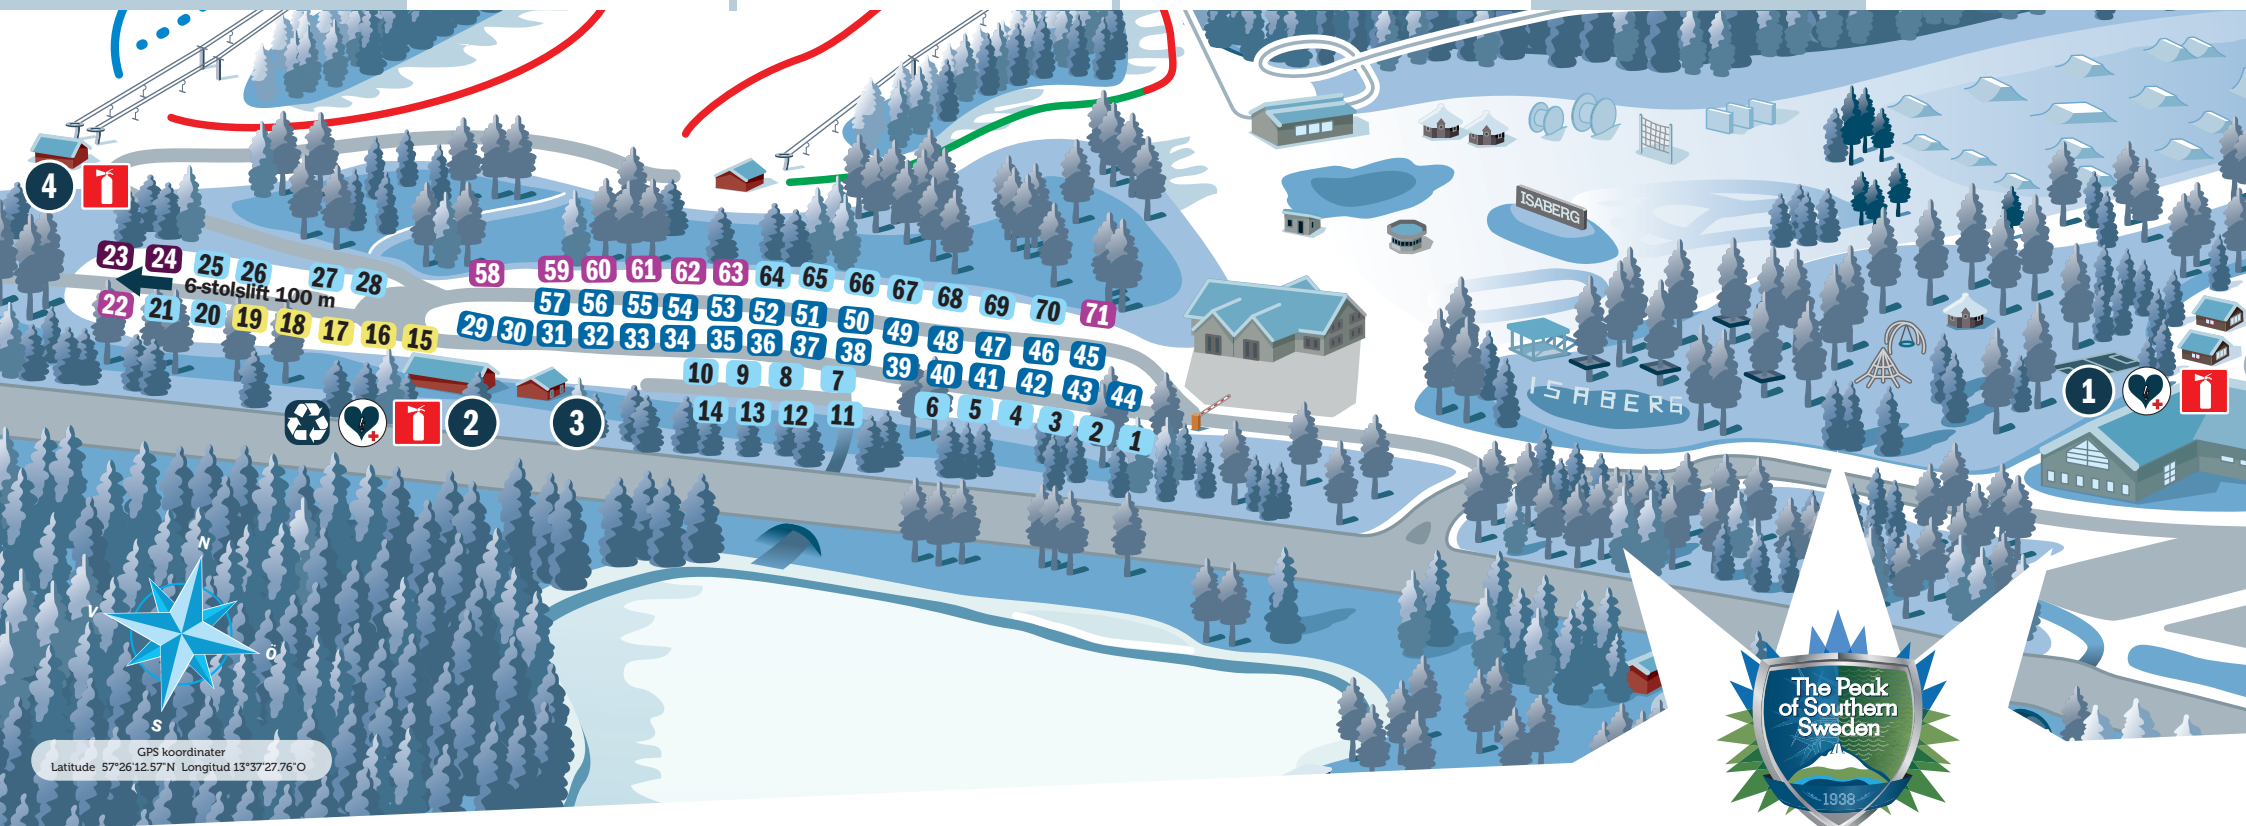

## Check in/ut

Arrival 1 p.m.  
Departure 12 p.m.

## Please note!

All vehicles must reverse park at the campsite and pitches.

GPS koordinater  
Latitude 57°26'12.57"N Longitud 13°37'27.76"O

**ISABERG**  
Mountain Resort