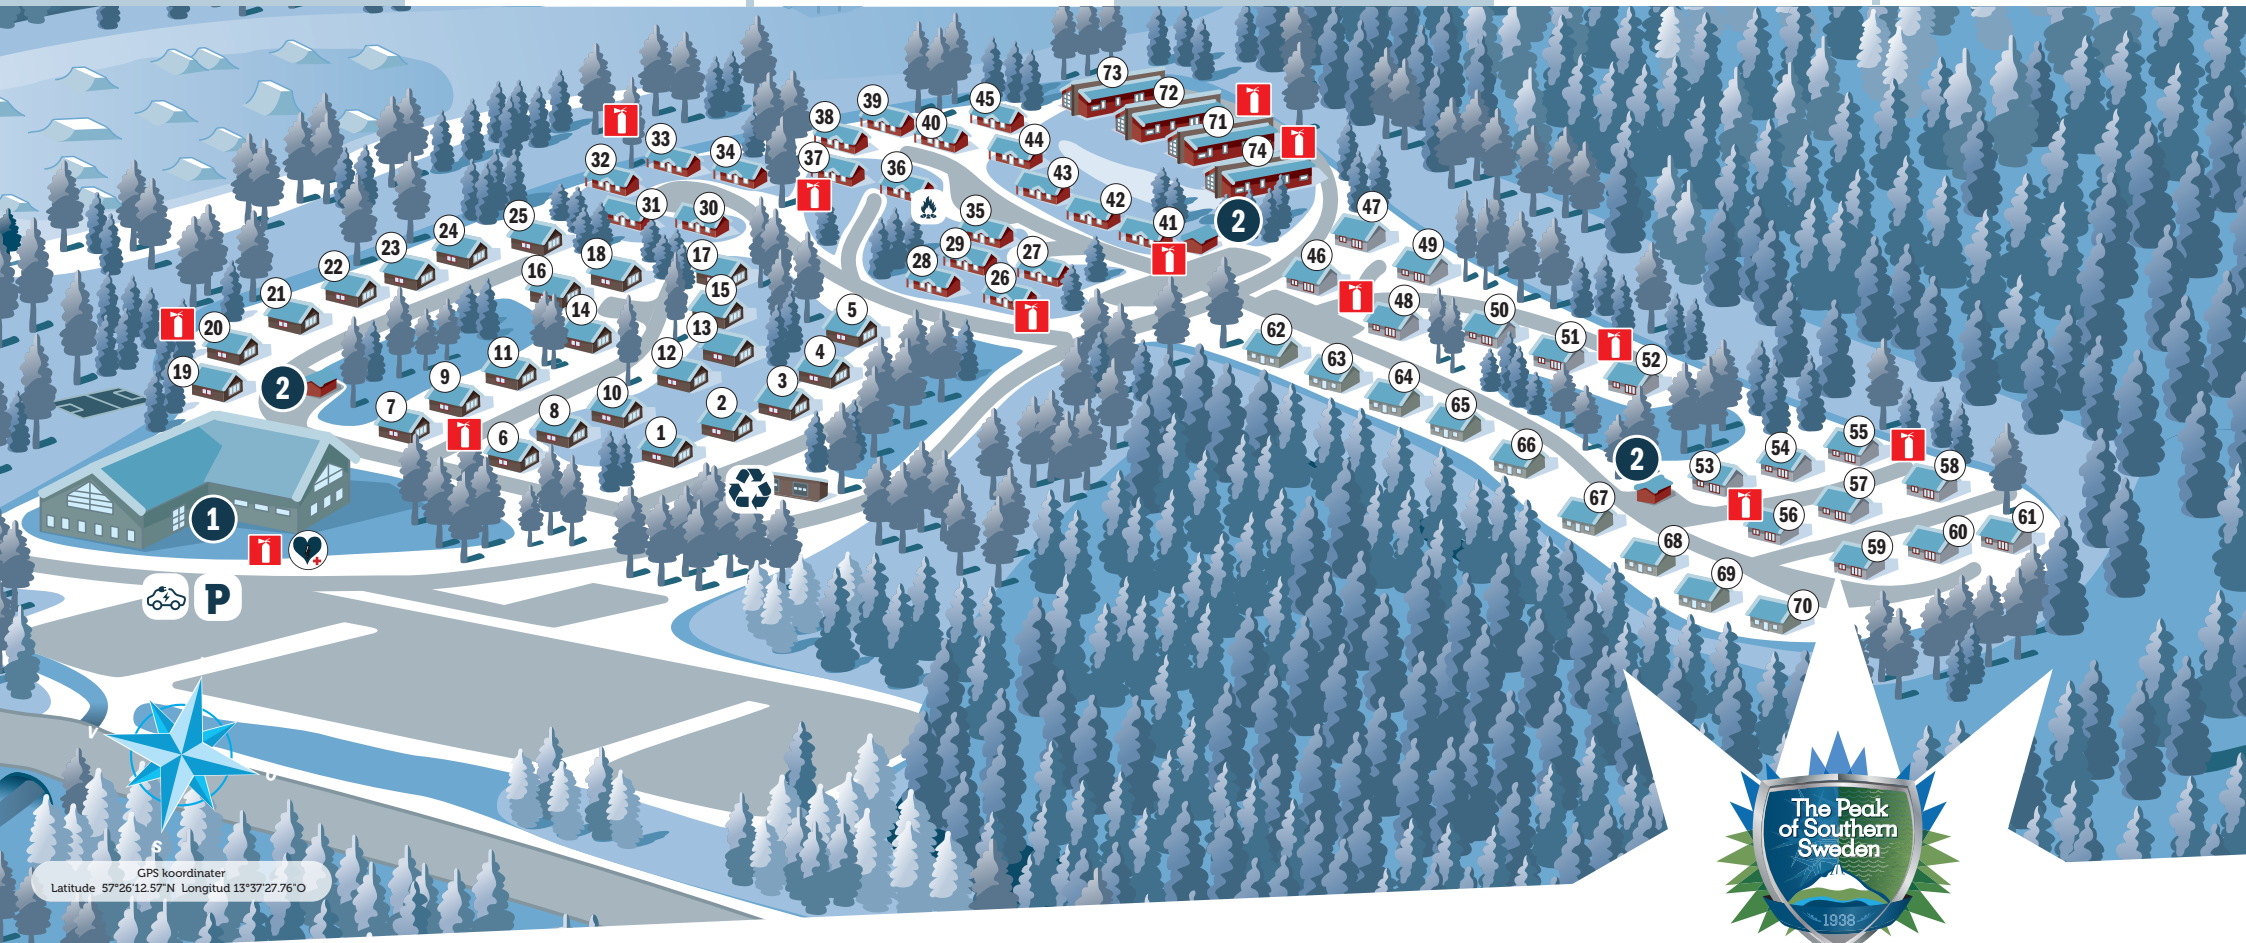

## Check in/ut

Arrival 3 p.m.  
Departure 11 a.m.  
If cleaning service is pre booked 10 a.m.

Cabins no 1-4 and 62-70 are  
suitable for disabled persons.

GPS koordinater  
Latitude 57°26'12.57"N Longitud 13°37'27.76"O

**ISABERG**  
Mountain Resort