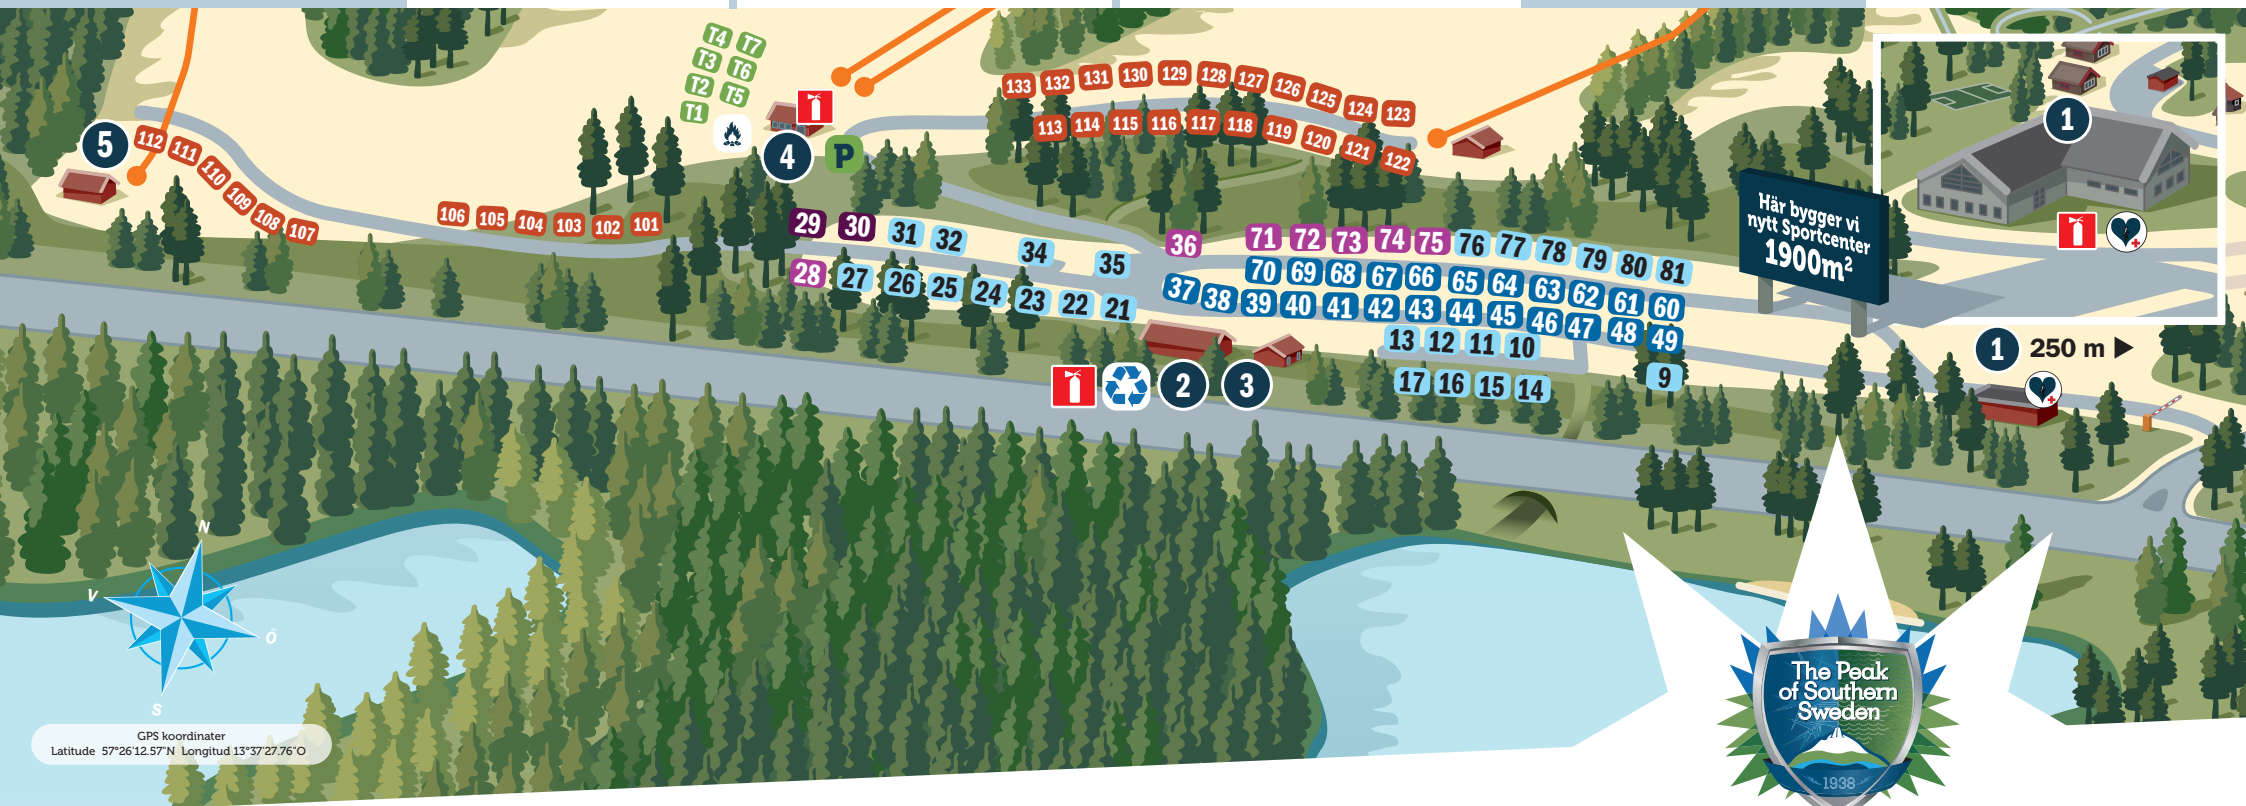

Check in/ut

Arrival 1 p.m.
Departure 12 p.m.

Useful phone numbers

SOS Alarm 112
Police (non-emergency)..... 0046 11414
Health care information ... 0046 1177

Please note!

All vehicles must reverse park at the campsite and pitches.

GPS koordinater
Latitude 57°26'12.57"N Longitud 13°37'27.76"O

Din plats/Your plot:

ISABERG
Mountain Resort